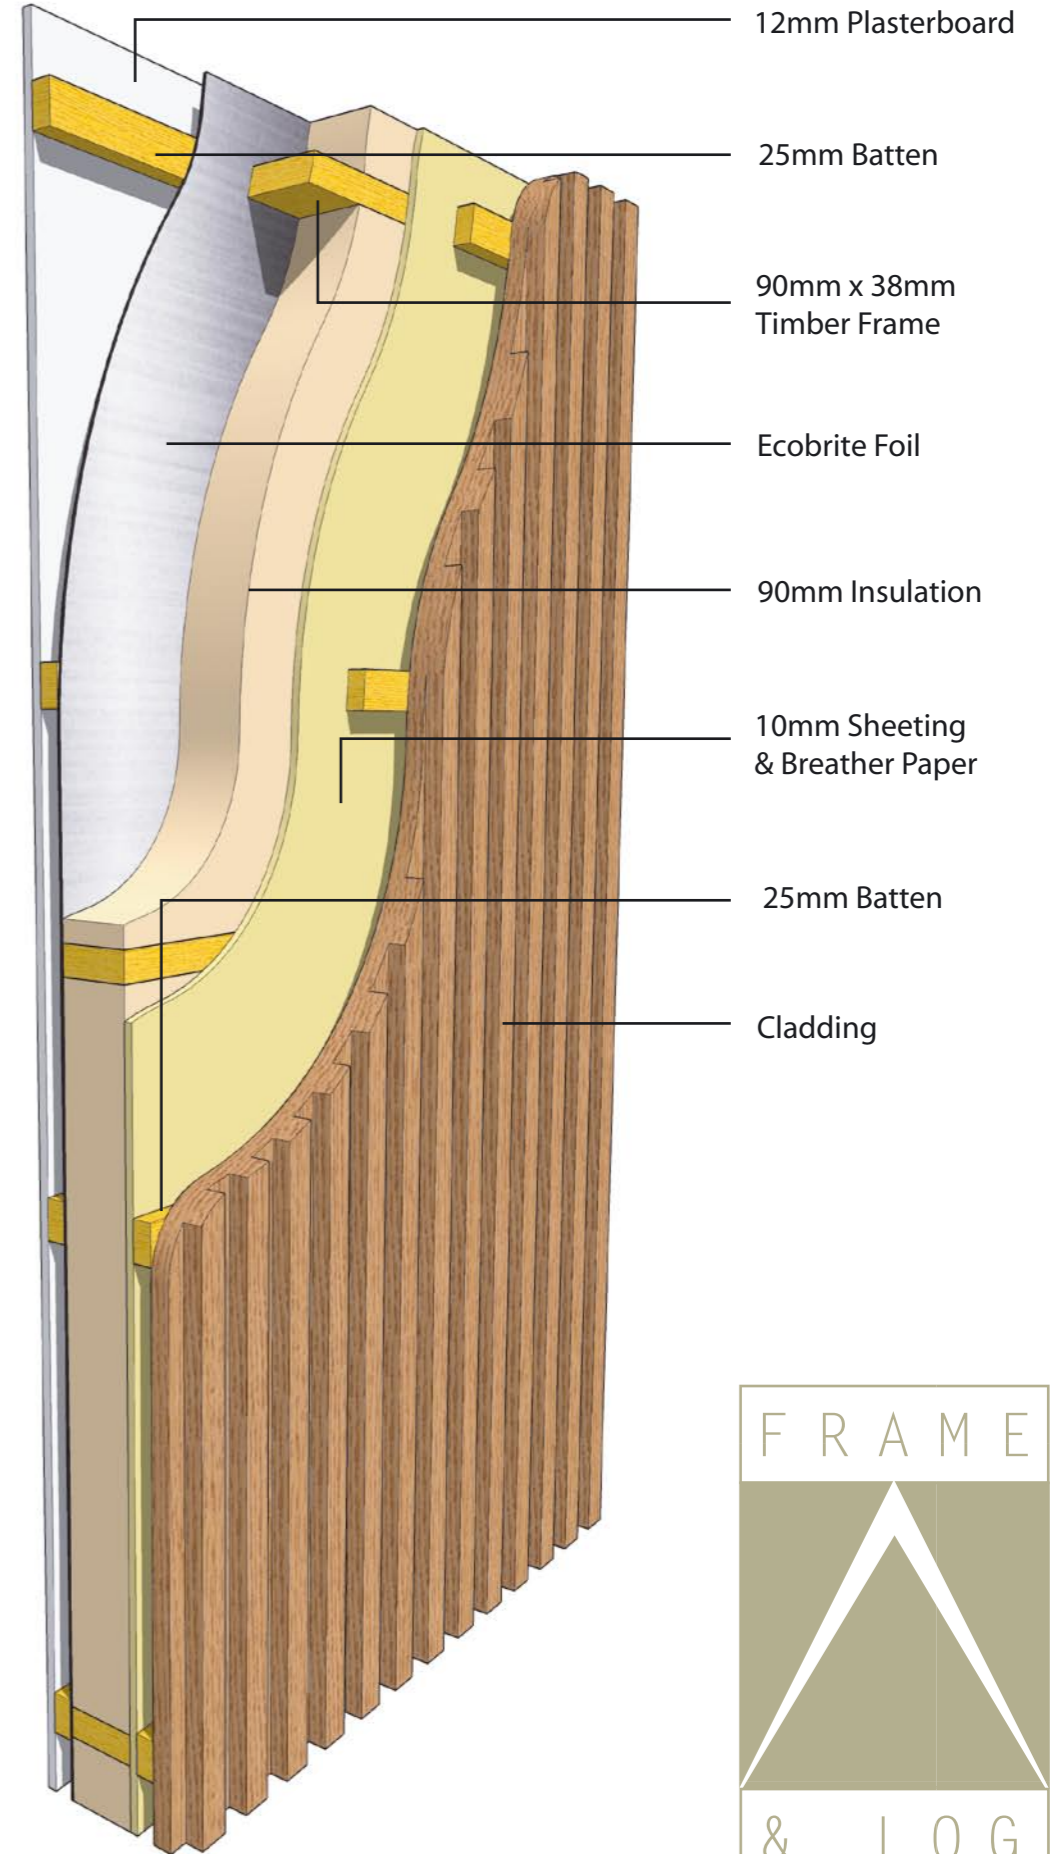

Weatherboard

Flat Log

Board on Board

12mm Plasterboard

25mm Batten

90mm x 38mm
Timber Frame

Ecobrite Foil

90mm Insulation

10mm Sheeting
& Breather Paper

25mm Batten

Cladding

F R A M E

& L O G

Batten on Board